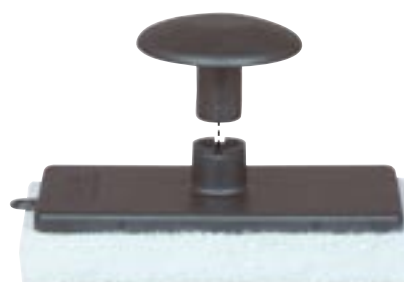

MM STB 40022 FINE SCRUB PAD

PACK: (12) pads

- Will not scratch fiberglass, metal or painted surfaces.
- Attaches to Premium Handles with the use of Star brite's Adjustable Knuckle (40030).